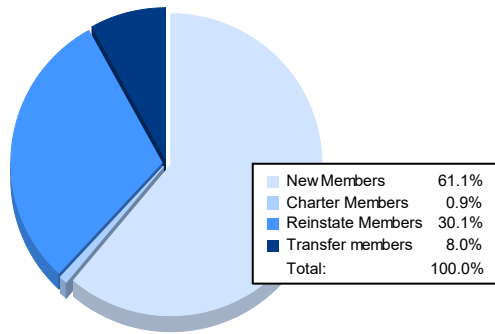

Year	New Clubs	Dropped Clubs	Gain/ Loss Clubs	New Members	Charter Members	Reinstate Members	Transfer Members	Total Member Added	Total Members Dropped	Gain/ Loss Members
2016-2017	1	0	1	196	22	11	12	241	185	56
2017-2018	0	2	-2	185	2	15	11	213	254	-41
2018-2019	1	0	1	144	23	6	8	181	305	-124
2019-2020	0	0	0	132	3	9	12	156	173	-17
2020-2021	0	0	0	69	1	34	9	113	209	-96
<b>Average</b>	<b>0</b>	<b>0</b>	<b>0</b>	<b>145</b>	<b>10</b>	<b>15</b>	<b>10</b>	<b>181</b>	<b>225</b>	<b>-44</b>

### Membership Composition June 2021 Cumulative

### Gender Composition June 2021 Cumulative